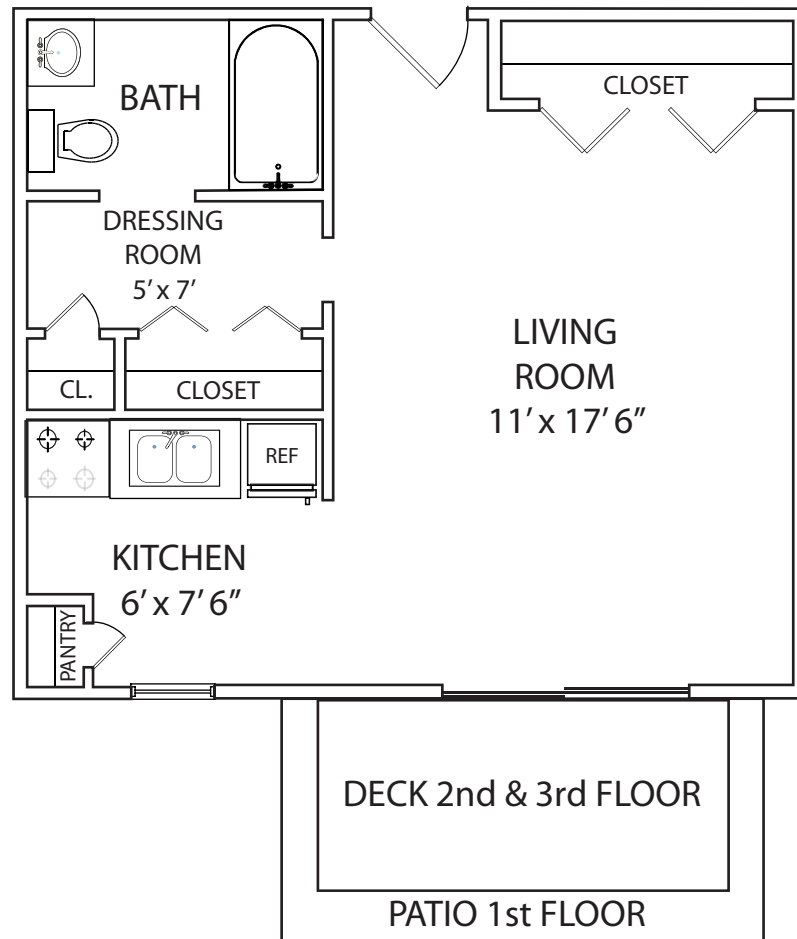

# Studio Apartment

Crestwood Village South  
8801 Madison Avenue  
Indianapolis, IN 46227

(317) 888-7973

Crestwood-Living.com

\* Room sizes and dimensions are approximate.