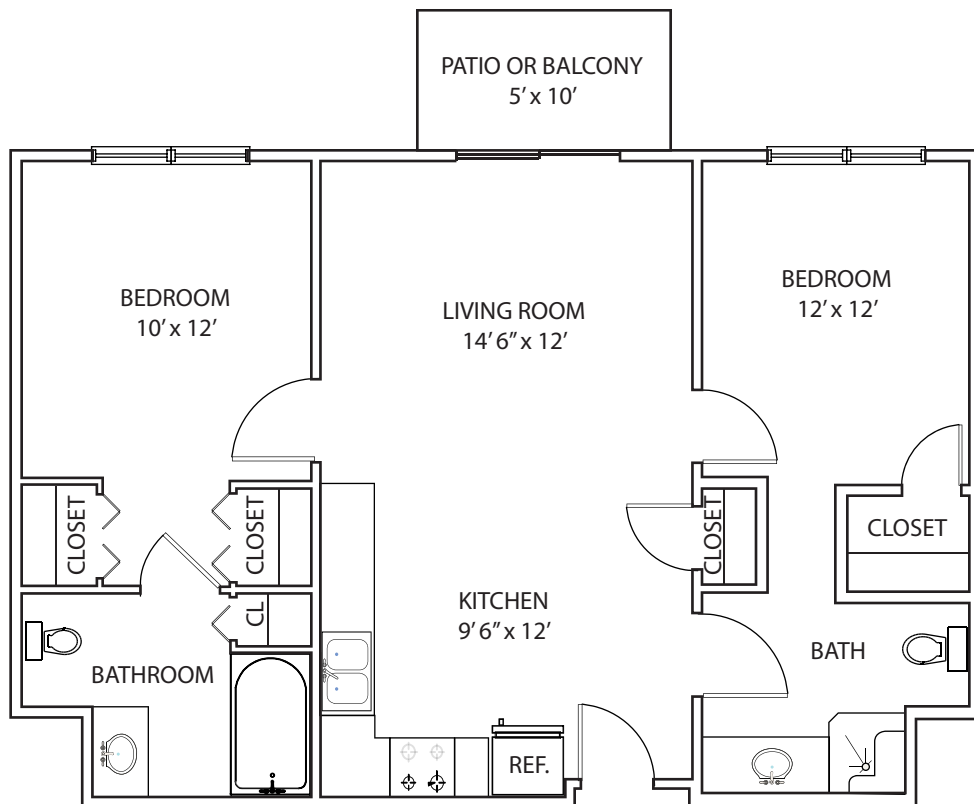

# Two Bedroom

Crestwood Village North Suites  
9225 Garrison Drive  
Indianapolis, IN 46240

(317) 844-9994

Crestwood-Living.com

\* Room sizes and dimensions are approximate.