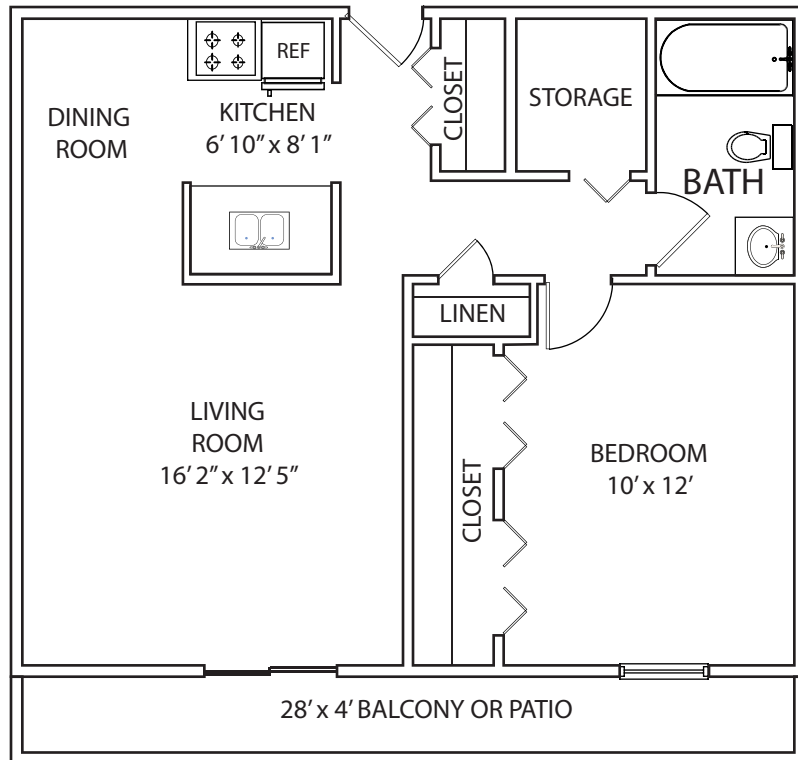

# One Bedroom

Crestwood Village North  
9225 Garrison Drive  
Indianapolis, IN 46240

(317) 844-9994

Crestwood-Living.com

\* Room sizes and dimensions are approximate.